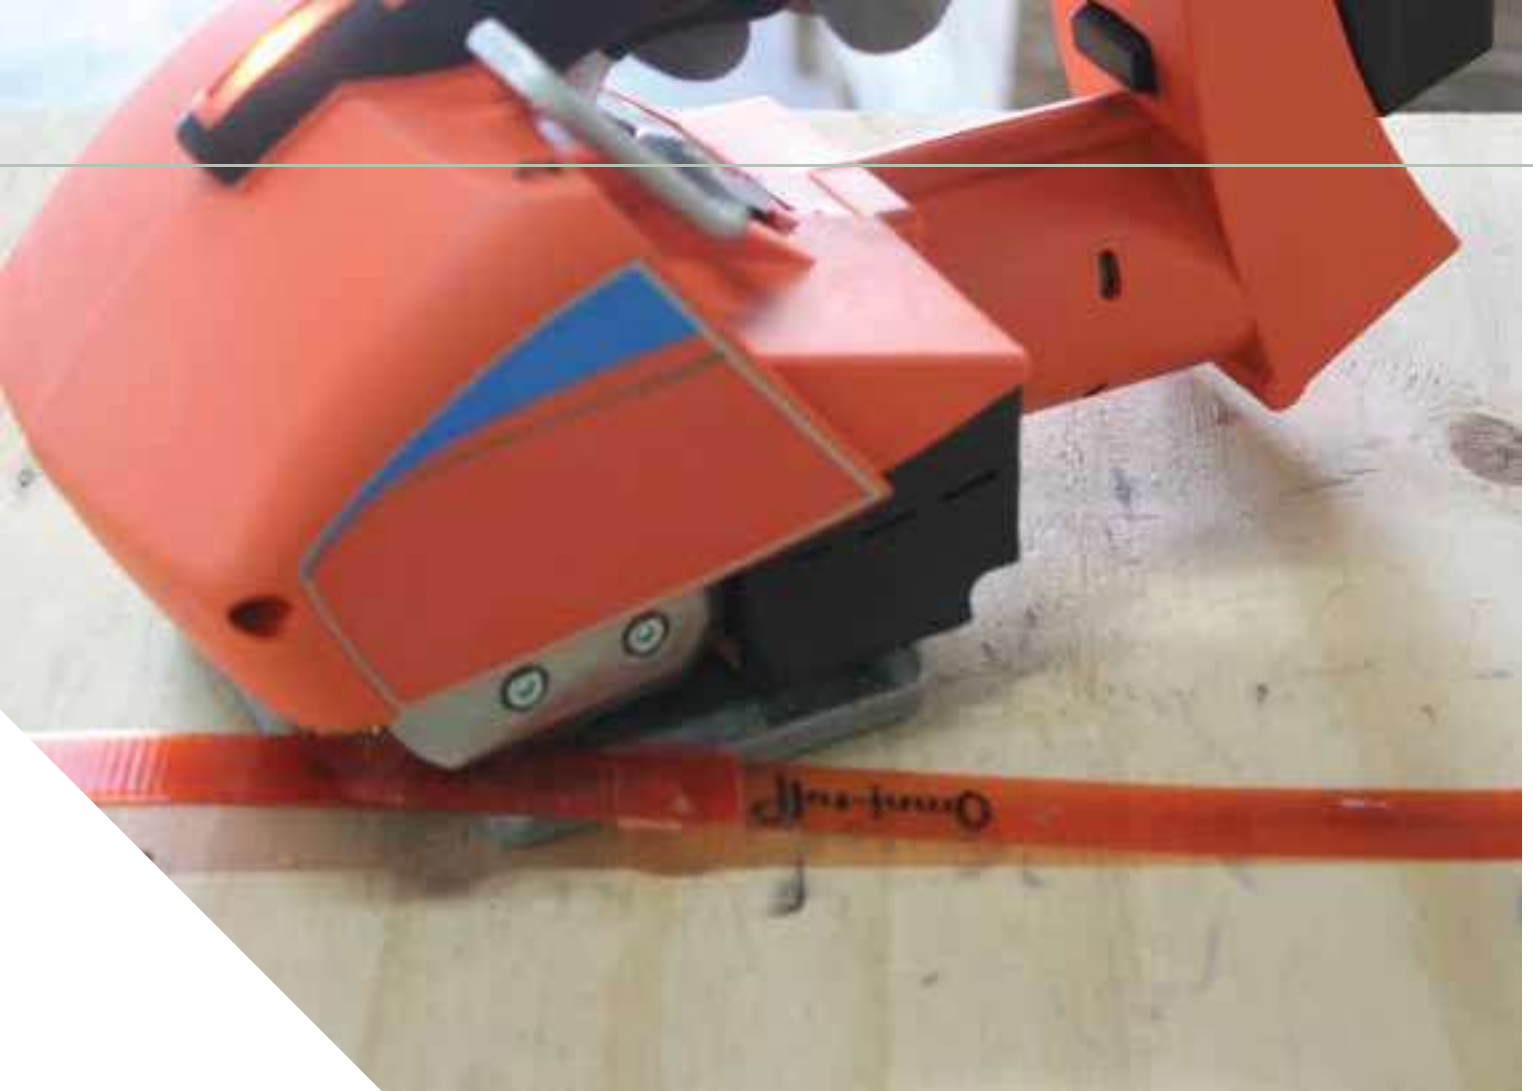

ITA21 SEMI-AUTOMATIC STRAPPING TOOL

Suits 16-19mm Strapping

Product Data

ITEM CODE & NAME:

- **03-ITA21** Semi-Automatic Battery Powered Strapping Tool. Includes 2 x Batteries & Charger

SPECIFICATIONS:

- Light Weight
- Lithium Polymer Battery - less combustible and higher specific energy than Lithium Ion Battery: 14.8V - 3.2 A/h LI-PO
- **Tool Ext. Dimensions:** 315x140x183mm
- **Weight:** 3.8kg
- Suits DAYWALK 16mm PET Strapping (06-SPET160890EPK & 06-SPET160890E) & 19mm PET Strapping (06-SPET191000EPK & 06-SPET190890E)
- **Max. Tension Force:** 4000N
- **Tensioning Speed:** 9mt/m

- **Sealing:** Friction Weld Seal
- **Joint Strength:** 80% of Plastic Strap Strength* depends on strap type
- Every DAYWALK ITA Tool comes with a complimentary check and clean at 3 months after purchase